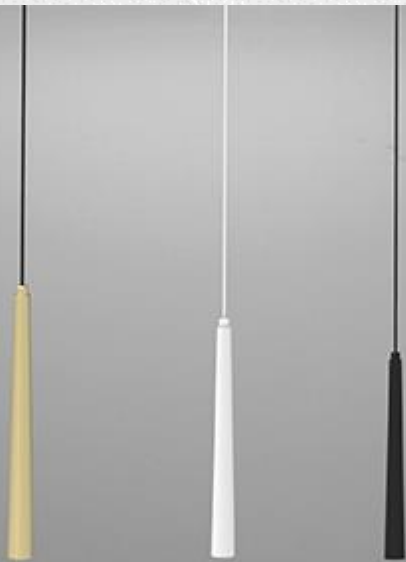

# Amoonlux OEM Collection 2

Design Concept

TORINGO COLLECTION

CONCH COLLECTION

TENT COLLECTION