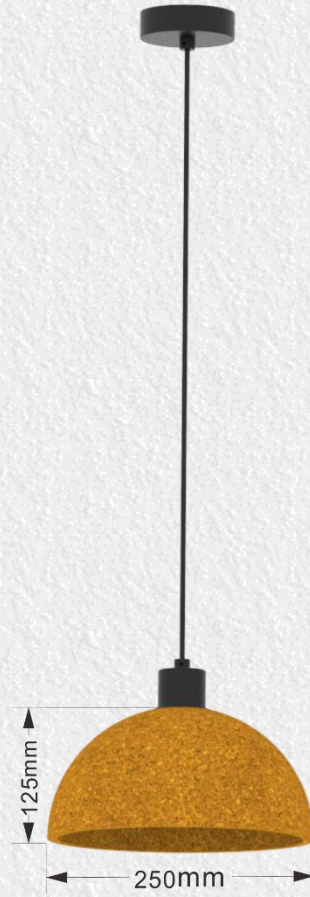

CORK PENDANT LAMP

AM-PL060S

AM-PL060M

AM-PL060L

THANK YOU

Jessica Lee

General Manager

Amoonlux Lighting CO.,Ltd