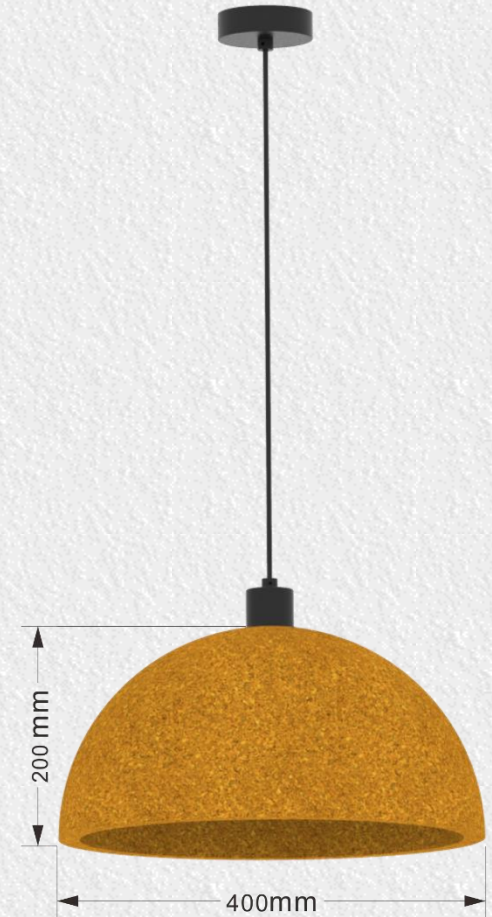

CORK PENDANT LAMP

AM-PL060S

AM-PL060M

AM-PL060L

THANK YOU

Jessica Lee

General Manager

Amoonlux Lighting CO.,Ltd