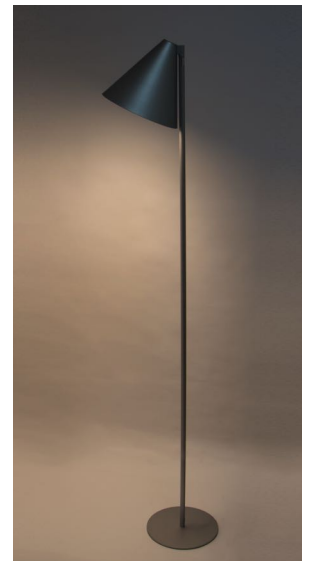

## AM-Hotel-FL

Voltage: 100-240V

Wattage: 1 \*E27 version

Material: Iron+black fabric shade

Size: L420\*W380\*H1530mm

Switch:with foot switch of 1.8M wire

Lampbody color: matt white, matt black,chrome