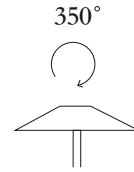

AM-UMBRELLA-250TL

Voltage:100-240V

Wattage: 8W LED

Color temperature:3000K

CRI>80

Material: Alu.+Iron

Size: D250*H375

The lampshade: can be rotated 350 degrees

Lampbody color: grey, matt white, matt black, satin nickel, copper, satin brass