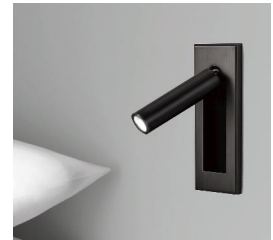

Switch:Dock switch under head

Touch sensor switch in available

Color:Matt black/white/nickel,chrome, satin nickel,brushed brass,black bronze.