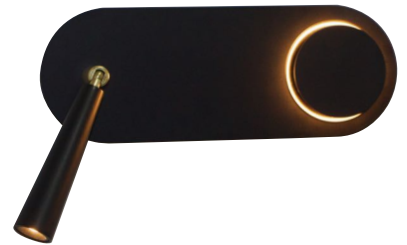

AM-Conch-1 WL

Voltage: 100-240V

Wattage: 3W LED

CRI > 80

Material: Alu.+Iron

Size: L120*W35*H73mm

Lampbody color:

chrome

matt black+copper /satin brass joint

satin nickel+ satin brass joint