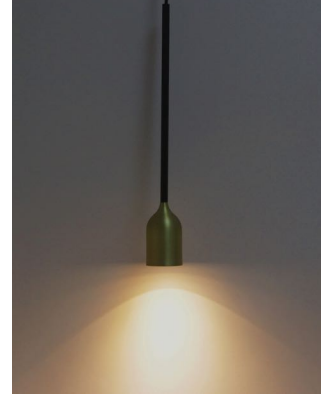

AM-Cheer-P-3L

Voltage: 100-240V

Wattage: 3*GU10 without bulb/LED 3*5W

Version:GU10 version/LED version 2

Material: Iron/Iron+Aluminium

Size: D240*H1500mm,

Lampbody color: matt white, matt black