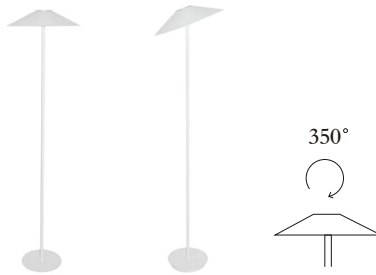

AM-UMBRELLA-350FL

Voltage: 100-240V

Wattage: 14W LED

Color temperature: 3000K
CRI > 80

Material: Alu.+Iron

Size: D350*H1420

The lampshade: can be rotated 350 degrees
Lampbody color: grey, matt white, matt black,
satin nickel, copper, satin brass

AM-TENT-FL

Voltage: 100-240V

Wattage: 12W LED

Color temperature: 3000K
CRI > 80

Material: Alu.+Iron

Size: W330*L220*H1420

Lamp shade: can be rotated 350 degrees

Lampbody color:
matt white/Matt black inside gold/ silver