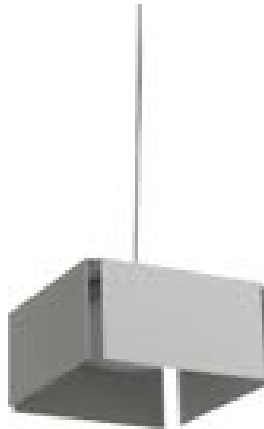

## AM-Double sides-Square/Round Square

Voltage: 100-240V

Wattage: LED 12W

Material: Iron+Aluminium

Size: 200\*200MM

Lampbody color: Sanded white/Black

Square shape

Round Square shape