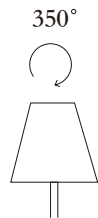

AM-UMBRELLA-250TL

Voltage:100-240V

Wattage: 8W LED

Color temperature:3000K

CRI>80

Material: Alu.+Iron

Size: D250*H375

The lampshade: can be rotated 350 degrees

Lampbody color: grey, matt white, matt black, satin nickel, copper, satin brass

AM-TENT-TL

Voltage:100-240V

Wattage: 8W LED

Color temperature:3000K

CRI>80

Material: Alu.+Iron

Size: W230*L160*H530

Lamp shade:can be rotated 350 degrees

Lampbody color:
matt white/matt black inside gold/Silver