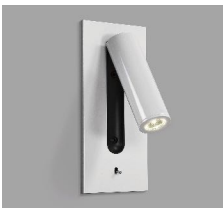

Lumen:280LM

Switch:1

Color:Satin black/white,antique brass