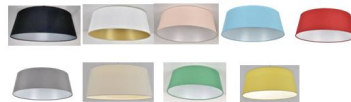

Lampbody color: white/black

Shades available: